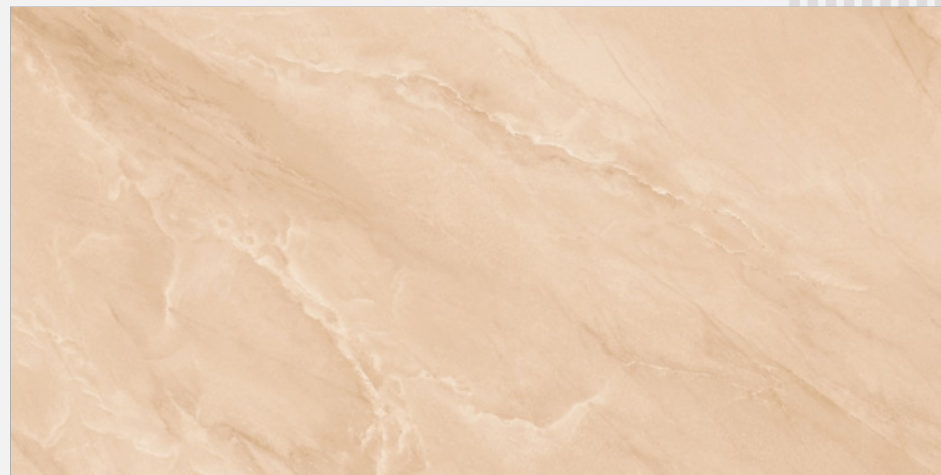

Faces : 8

600x
1200mm | Surface
Glossy

HAZELNUT BROWN

Faces : 8

600x
1200mm | Surface
Glossy

HAZELNUT GREEN

Faces : 8

600x
1200mm | Surface
Glossy