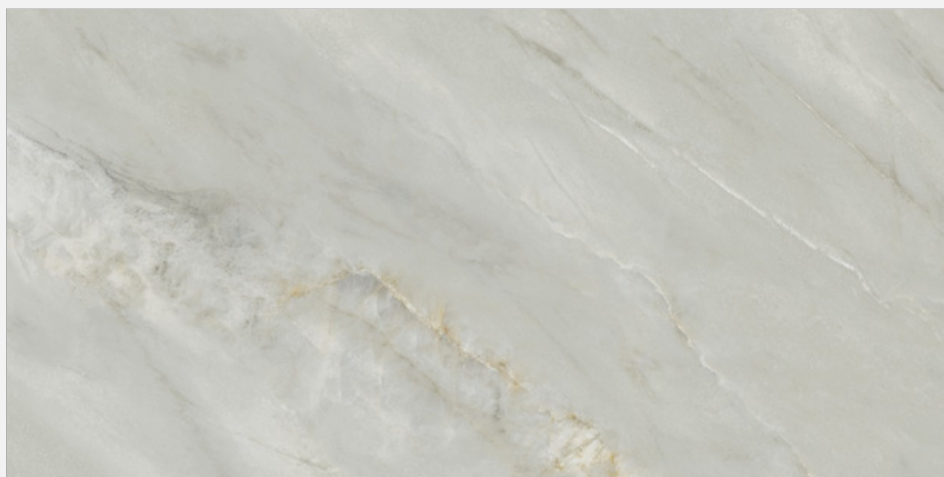

Faces : 8

600x
1200mm | Surface
Glossy

HAZELNUT BROWN

Faces : 8

600x
1200mm | Surface
Glossy

HAZELNUT GREEN

Faces : 8

600x
1200mm | Surface
Glossy