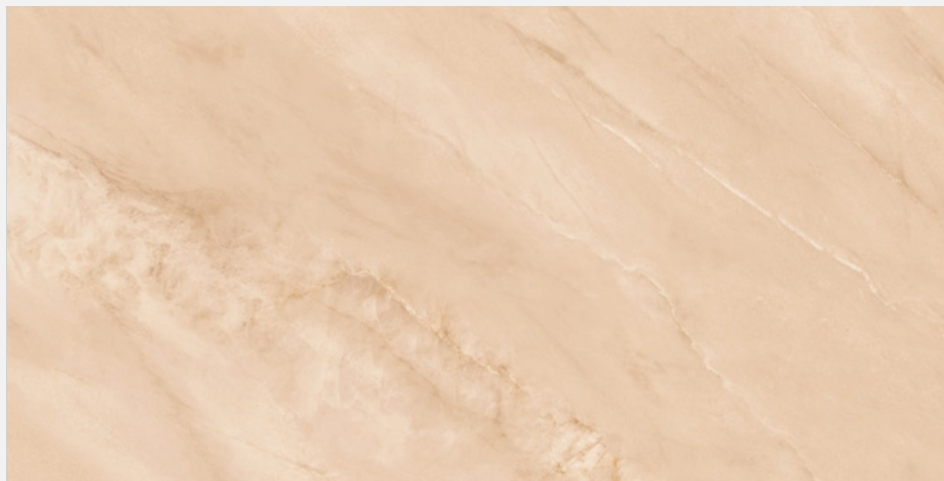

Faces : 8

600x
1200mm | Surface
Glossy

HAZELNUT BROWN

Faces : 8

600x
1200mm | Surface
Glossy

HAZELNUT GREEN

Faces : 8

600x
1200mm | Surface
Glossy