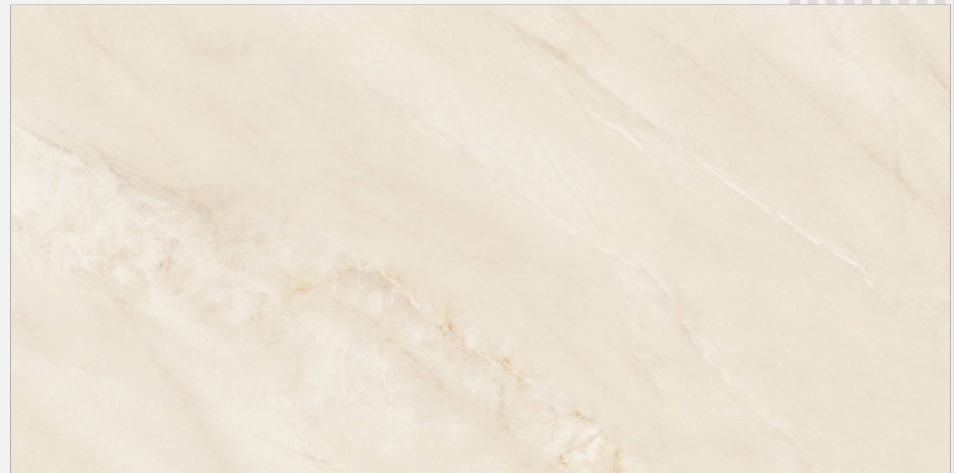

HAZELNUT IVORY

Faces : 8

600x
1200mm | Surface
Glossy