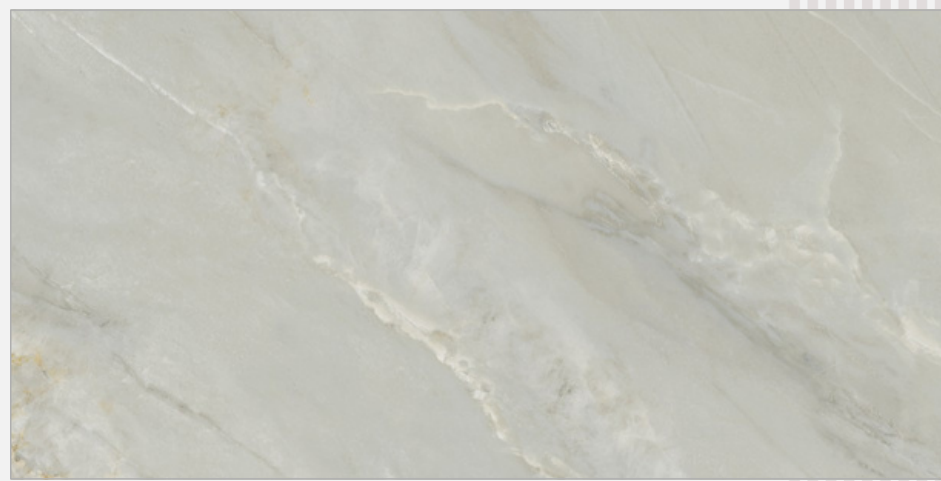

Faces : 8

600x
1200mm | Surface
Glossy

HAZELNUT BROWN

Faces : 8

600x
1200mm | Surface
Glossy

HAZELNUT GREEN

Faces : 8

600x
1200mm | Surface
Glossy