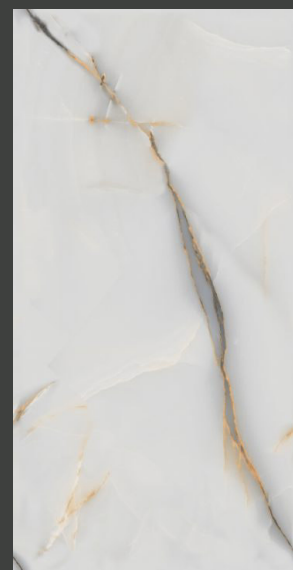

60x120cm

Random

03

Polished
Endless

Pinnacle
endless

Sapphire Blue 1925

Size

60x120cm