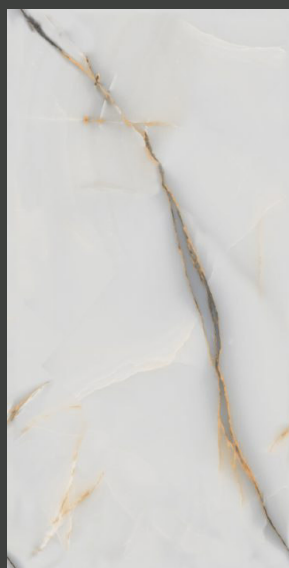

60x120cm

Random

03

Polished
Endless

Pinnacle
endless

Sapphire Blue 1925

Size

60x120cm