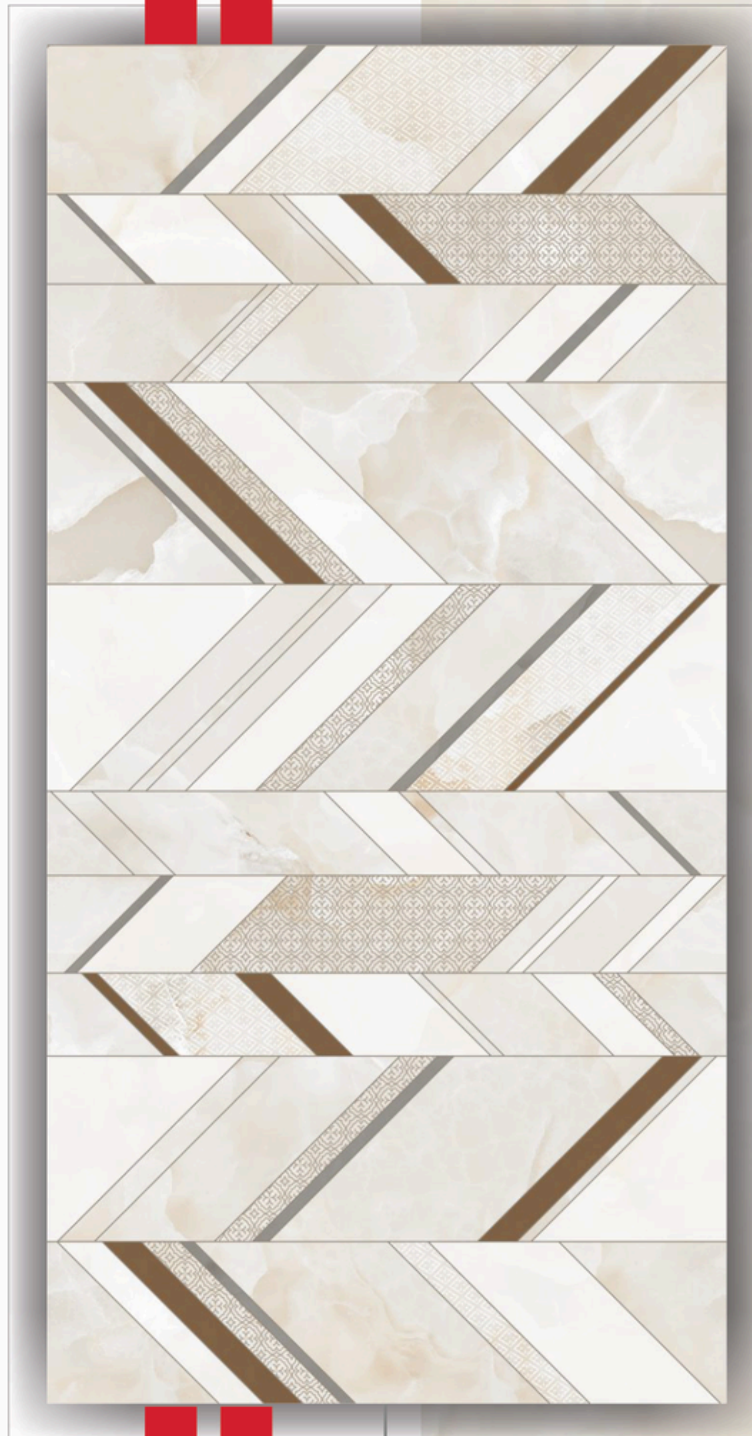

Signature
The Sinker Series

TRADE FLOORING
DISTRIBUTORS LTD
Your Flooring Supply Partner

COLLECTION

ARRIS

HIGH GLOSS
SINKER

600x1200MM

9mm

CE
Certified

ISO 9001 - 2008

DIGITAL
HD

n2 | TECHNOLOGY

HI-RESOLUTION
DIGI-PIXEL
FLOOR TILES

BEATNIK DECOR

BEATNIK BASE