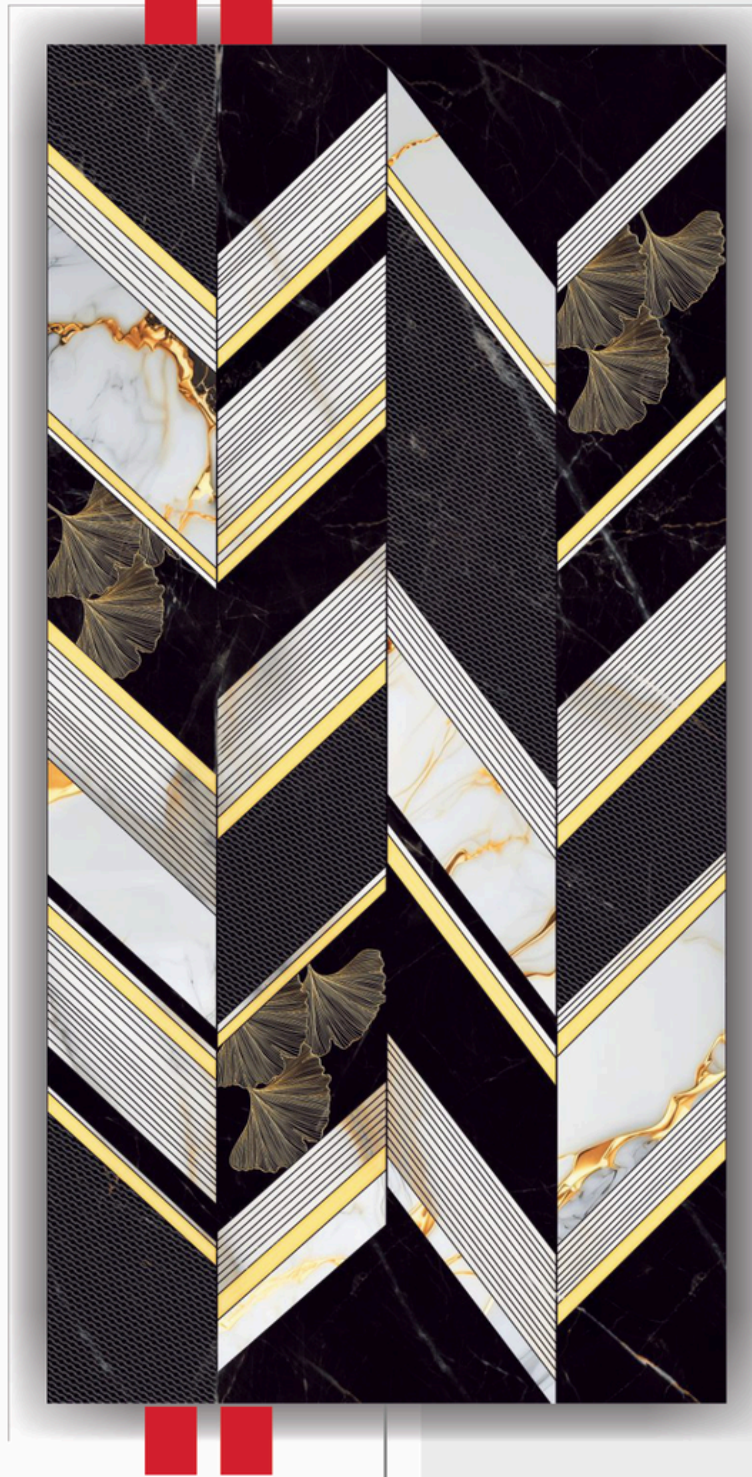

Signature
The Sinker Series

TRADE FLOORING
DISTRIBUTORS LTD
Your Flooring Supply Partner

COLLECTION

DERRIS

ISO 9001 - 2008 | CE Certified

HI-RESOLUTION DIGITAL
DIGI-PIXEL | n2 | HD
FLOOR TILES TECHNOLOGY

DERRIS BLACK DECOR