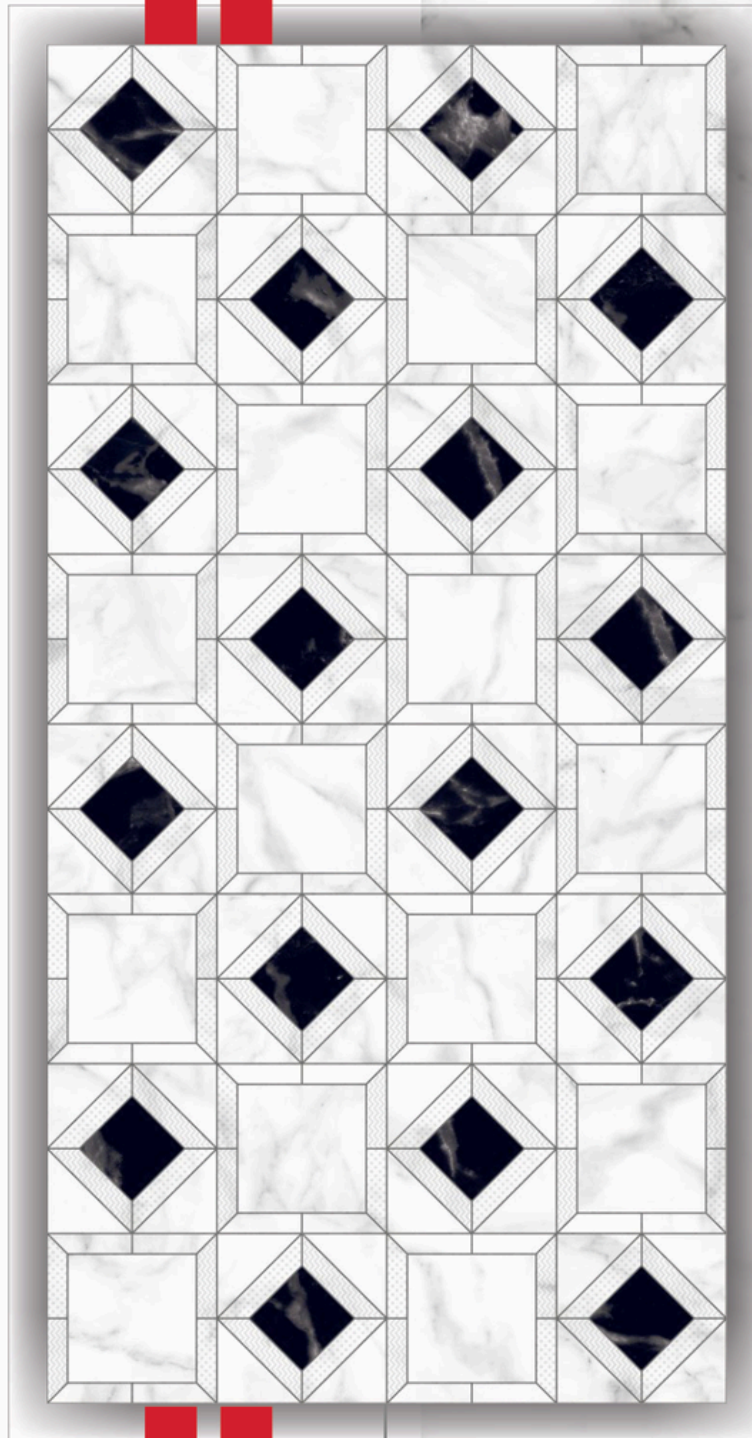

Signature
The Sinker Series

TRADE FLOORING
DISTRIBUTORS LTD
Your Flooring Supply Partner

COLLECTION

ARRIR

HIGH GLOSS
SINKER

600x1200MM

9mm

SEKOS WHITE DECOR

SEKOS WHITE

CE
Certified

ISO 9001 - 2008

HI-RESOLUTION
DIGI-PIXEL | **n2** | **HD**
DIGITAL
TECHNOLOGY
FLOOR TILES