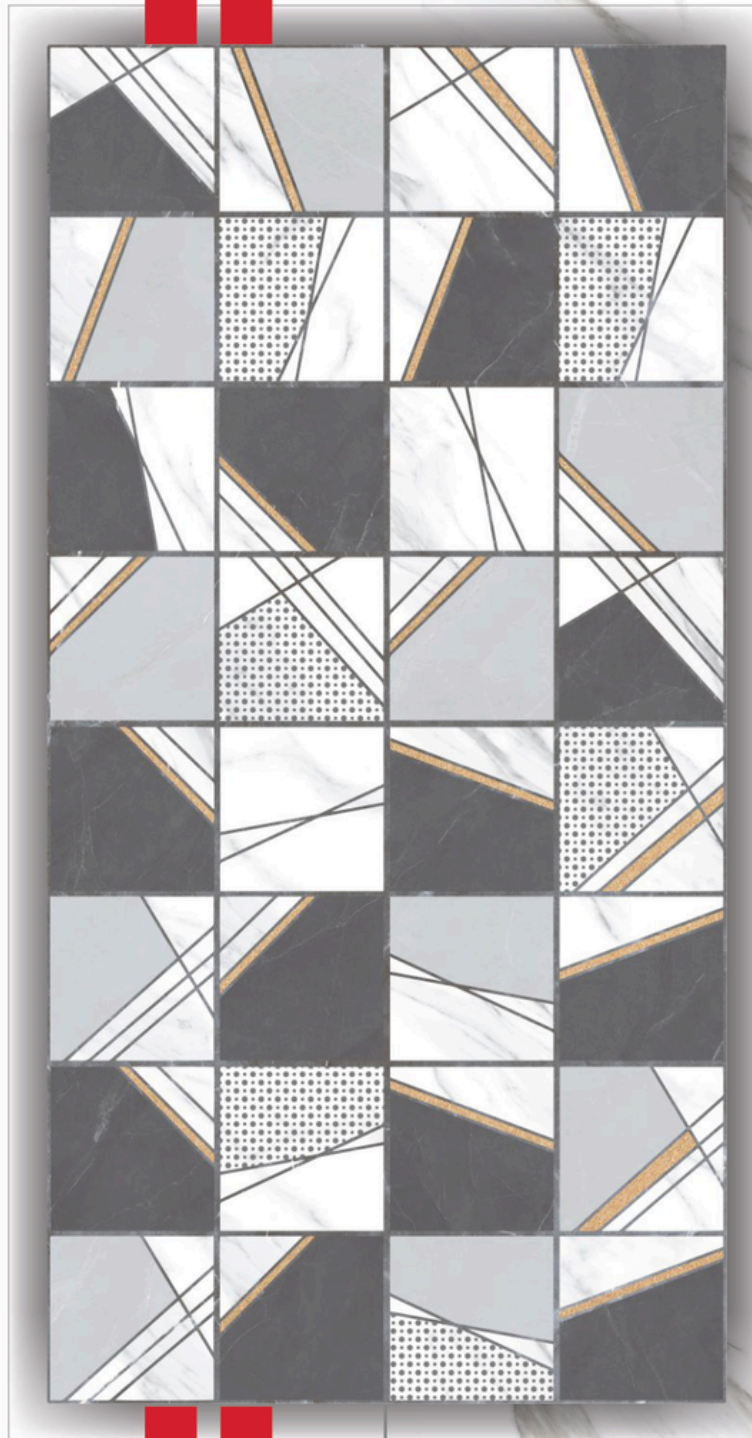

Signature
The Sinker Series

TRADE FLOORING
DISTRIBUTORS LTD
Your Flooring Supply Partner

COLLECTION

ARRIR

ISO 9001 - 2008 | **CE** Certified

HI-RESOLUTION
DIGI-PIXEL | **n2** | **DIGITAL**
FLOOR TILES | TECHNOLOGY | **HD**

IDAHA NATURAL